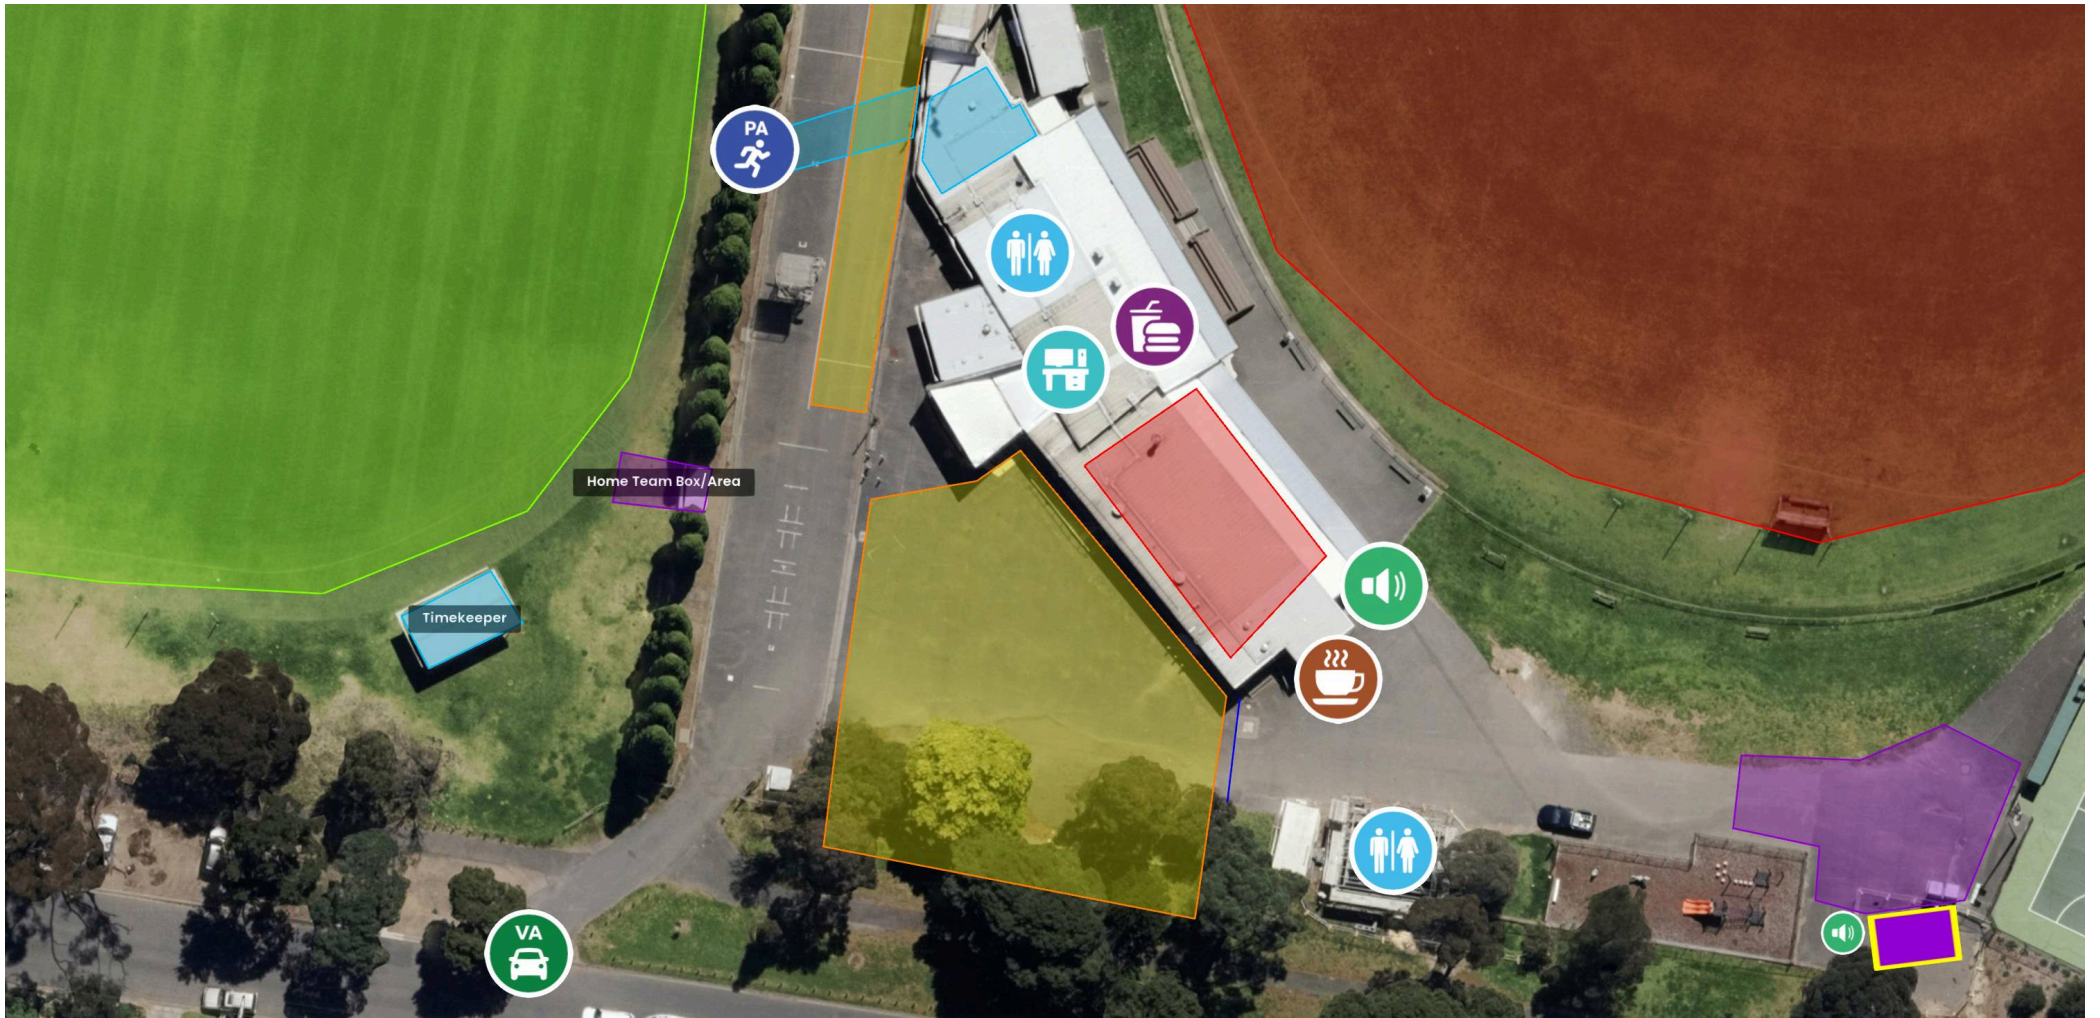

 Parking Area Yellow (7)

 Presentation Area (1)

 Timekeeper - Timekeeper (1)

VIEW : North Geelong

 Away Team Box/Area - Away Team Box/Area (1)

 Heras / Perimeter Fencing (1)

 Hot Drinks Outlet (1)

 Oval 2 - OVAL 2 (1)

 Team Access to Second Oval (1)

VIEW : Club Rooms

100m (~1:680)

KEY

-  Access Point Vehicle (1)
-  Heras / Perimeter Fencing (1)
-  Main Oval Rooms (1)
-  PA Speaker (2)
-  Podium (1)
-  Team Access to Second Oval (1)

VIEW : Presentation Area

100m (~1:552)

KEY

-  Access Point Vehicle (1)
-  Main Oval Rooms (1)
-  Parking Area Yellow (3)
-  Toilets (Existing) (1)

VIEW : Presentation Area

-  Heras / Perimeter Fencing (1)
-  Oval 1 - Oval 1 (1)
-  Podium (1)
-  Hot Drinks Outlet (1)
-  PA Speaker (2)
-  Presentation Area (1)

 Presentation Area (1)

 Timekeeper - Timekeeper (1)

VIEW : Oval 1 - Main Oval

 Away Team Box/Area - Away Team Box/Area (1)

 Heras / Perimeter Fencing (1)

 Hot Drinks Outlet (1)

 Oval 2 - OVAL 2 (1)

 Pedestrian Access Point (1)