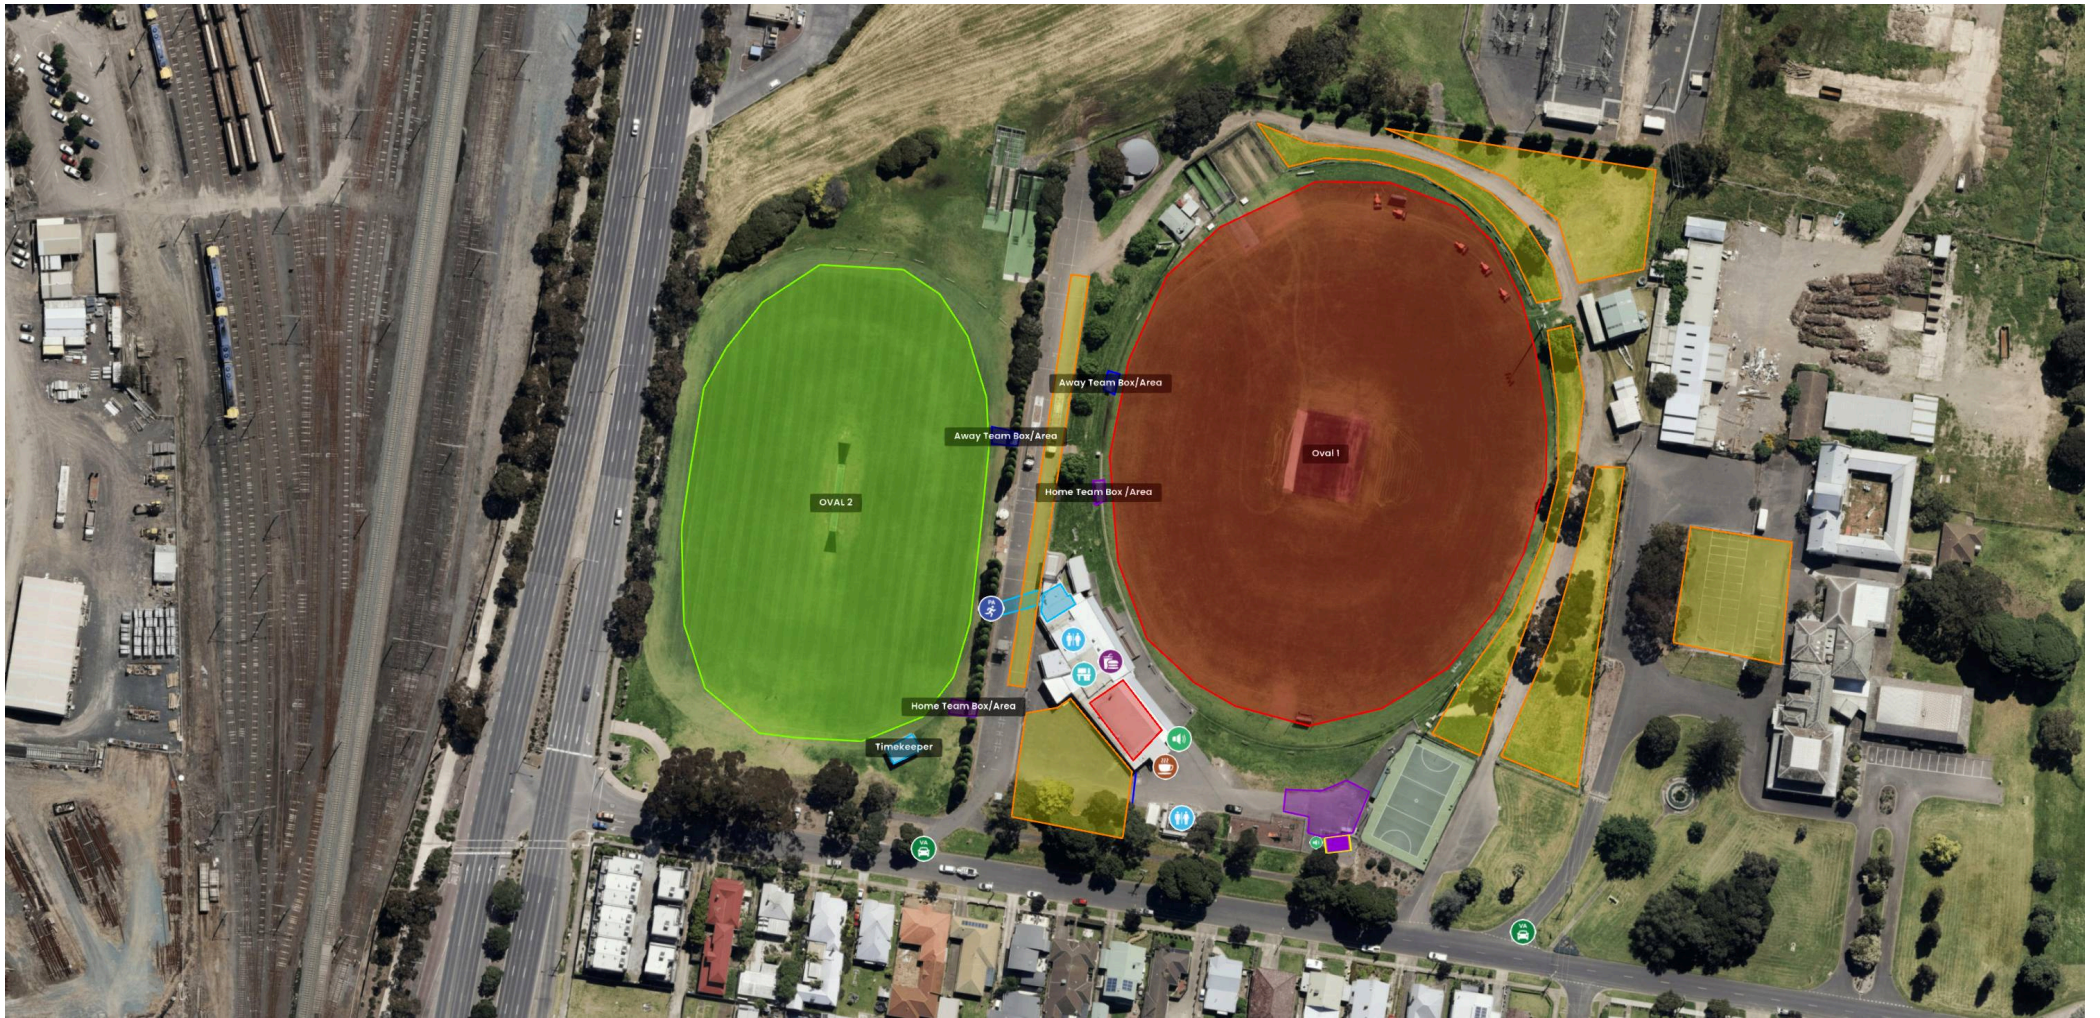

EVENT NAME:

AFL Barwon Junior Grand Finals

STORYBOARD NAME:

240828

EVENT LOCATION:

North Geelong Football Netball Club, Swinburne Street, North Geelong VIC, Australia

EXPORT DATE & TIME:

28/Aug/24 at 13:41

EXPORT REQUESTED BY:

william@aflbarwon.com.au

100m (~1:2277)

KEY

 Access Point Vehicle (2)

 Event Management Office (1)

 Home Team Box/Area - Home Team Box/Area (1)

 Oval 1 - Oval 1 (1)

 Parking Area Yellow (7)

 Presentation Area (1)

 Timekeeper - Timekeeper (1)

VIEW : North Geelong

 Away Team Box/Area - Away Team Box/Area (1)

 Heras / Perimeter Fencing (1)

 Hot Drinks Outlet (1)

 Oval 2 - OVAL 2 (1)